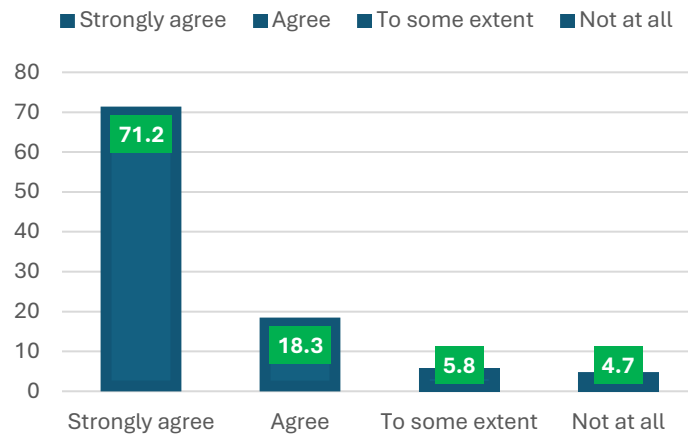

SIDDHINATH MAHAVIDYALAYA

(Govt. Aided)

Estd. - 2013

SHYAMSUNDARPUR PATNA • PANSKURA • PURBA MEDINIPUR • PIN - 721139 • Phone - 03228-255030
email - siddhinathmahavidyalaya@gmail.com

3. Do you think that the education imparted at SIDDHINATH MAHAVIDYALAYA was useful and relevant in your occupation?