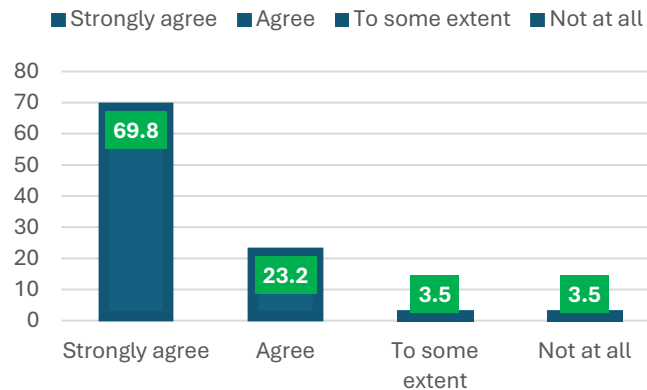

2. Do you think that the syllabus of the course studied at SIDDHINATH MAHAVIDYALAYA is suitable for holistic development in your life?