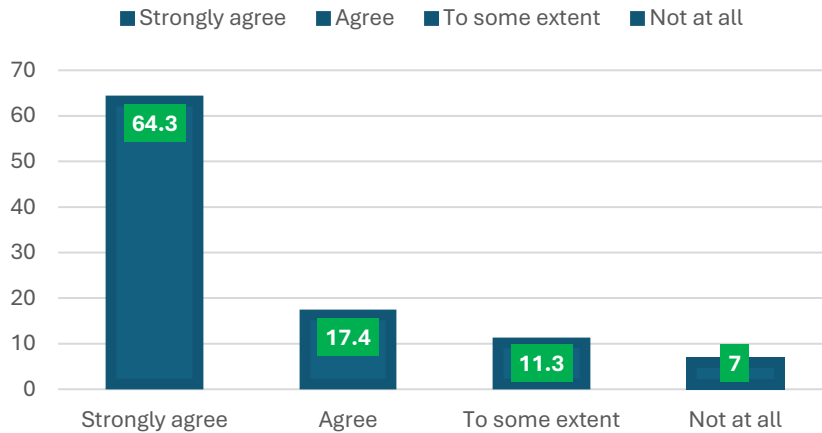

5. Are you satisfied with the extra curricular activities organised by the SIDDHINATH MAHAVIDYALAYA?

6. Are you satisfied with the effort taken by SIDDHINATH MAHAVIDYALAYA to connect with the Alumni?