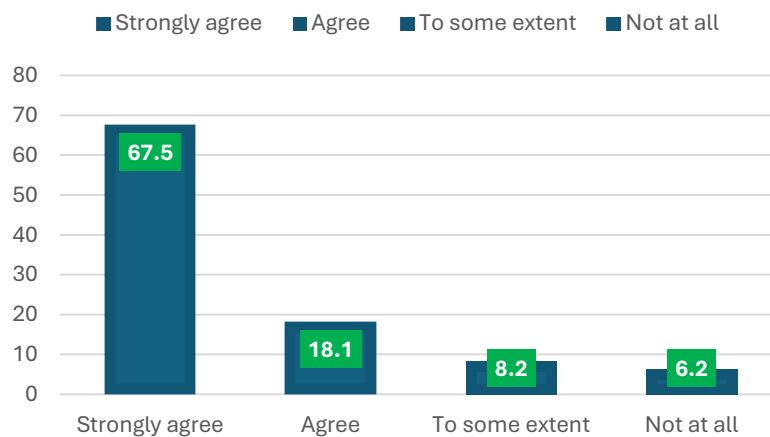

4. Are you satisfied with the infrastructure of the SIDDHINATH MAHAVIDYALAYA?